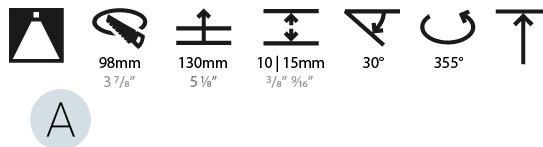

GENERAL

Series: Bioniq
Subseries: Bioniq Square Pinhole
Brand: Prolicht
Division: Architectural
Mounting Type: Recessed
Mounting Location: Ceiling
Subcategory: Downlight

PHYSICAL

Shape: Square
Length (mm): 107
Length (in): 4 ³/₁₆"
Width (mm): 107
Width (in): 4 ³/₁₆"
Depth (mm): 112
Depth (in): 4 ⁷/₁₆"
Ceiling Thickness (mm): 10 / 12.5 / 15
Ceiling Thickness (in): 3/8 or 1/2 or 9/16
Min. Recessing Depth (mm): 130
Min. Recessing Depth (in): 5 ¹/₈"
Light Distribution: Adjustable / Downlight
Weight (kg): 0.463
Weight (lbs): 1.02
Fixture Finish: SSR / BKV / CWI / CRY / HAB / LAG / UFT / ITA / RUA / RUR / MIC / FTG / MYG / TWT / LOD / PUS / FRO / FUP / KIA / POP / BLS / SPG / MEY / GOH / GUM / CHC / COM / ABZ / JAG / OBR / MOS / ROR
Fixture Material: Aluminum Die Cast
Cut-out Measurements: 98mm / 3 7/8"

ELECTRICAL

Lamp Type: LED (Zhaga Standard)
Total Output Wattage (W): 15
Dimming: Dali Dimming
Driver Included: No
Driver Location: Recessed Housing
Driver Type: Constant Current - 120Vac
Housing: See components
Input Voltage (V): 120
Constant Current (MA): 350

LED

Number of LEDs: 1
Color Temperature (°K): Warm Dim
Max. Delivered Lumen (lm): 760
Nominal Lumen (lm): 1140
CRI: >90 CRI
Lamp Life (hrs): 50000

OPTICAL

Reflector°: 20 / 40 / 60
Adjustability: Rotational 355°; Tilt 30°

RATINGS AND CERTIFICATIONS

Certified By: Certified for North American Standards
IP rating: IP20