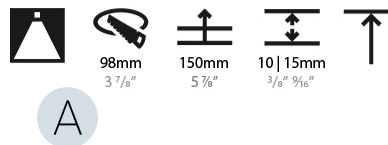

GENERAL

Series: Bioniq
Subseries: Bioniq Round Deep
Brand: Prolicht
Division: Architectural
Mounting Type: Recessed
Mounting Location: Ceiling
Subcategory: Downlight

PHYSICAL

Shape: Round
Diameter (mm): 107
Diameter (in): 4 3/16
Height (mm): 130
Height (in): 5 1/8
Ceiling Thickness (mm): 10 / 12.5 / 15
Ceiling Thickness (in): 3/8 or 1/2 or 9/16
Min. Recessing Depth (mm): 150
Min. Recessing Depth (in): 5 7/8
Light Distribution: Downlight
Weight (kg): 0.506
Weight (lbs): 1.12
Fixture Finish: SSR / BKV / CWI / CRY / HAB / LAG / UFT / ITA / RUA / RUR / MIC / FTG / MYG / TWT / LOD / PUS / FRO / FUP / KIA / POP / BLS / SPG / MEY / GOH / GUM / CHC / COM / ABZ / JAG / OBR / MOS / ROR
Fixture Material: Aluminum Die Cast
Cut-out Measurements: 98mm / 3 7/8"

ELECTRICAL

Lamp Type: LED (Zhaga Standard)
Total Output Wattage (W): 15
Dimming: Dali Dimming
Driver Included: No
Driver Location: Recessed Housing
Driver Type: Constant Current - 120Vac
Housing: See components
Input Voltage (V): 120
Constant Current (MA): 350

LED

Number of LEDs: 1
Color Temperature (°K): Warm Dim
Max. Delivered Lumen (lm): 760
Nominal Lumen (lm): 1140
CRI: >90 CRI

OPTICAL

Reflector: 20 / 40 / 60

RATINGS AND CERTIFICATIONS

Certified By: Certified for North American Standards
IP rating: IP20