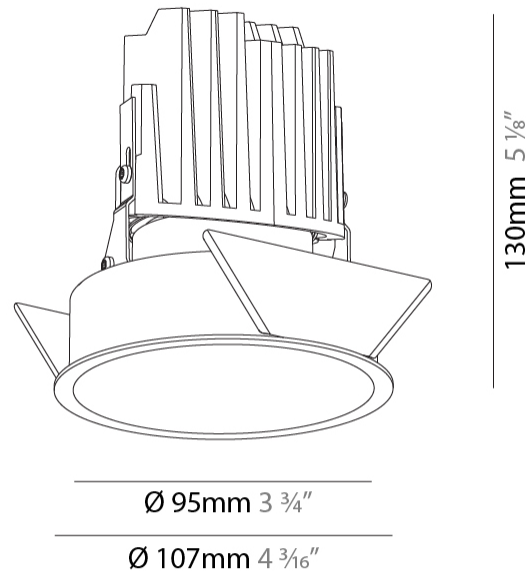

GENERAL

Series: Bioniq
Subseries: Bioniq Round Deep
Brand: Prolicht
Division: Architectural
Mounting Type: Recessed
Mounting Location: Ceiling
Subcategory: Downlight

PHYSICAL

Shape: Round
Diameter (mm): 107
Diameter (in): 4 3/16
Height (mm): 130
Height (in): 5 1/8
Ceiling Thickness (mm): 10 / 12.5 / 15
Ceiling Thickness (in): 3/8 or 1/2 or 9/16
Min. Recessing Depth (mm): 150
Min. Recessing Depth (in): 5 7/8
Light Distribution: Downlight
Weight (kg): 0.506
Weight (lbs): 1.12
Fixture Finish: SSR / BKV / CWI / CRY / HAB / LAG / UFT / ITA / RUA / RUR / MIC / FTG / MYG / TWT / LOD / PUS / FRO / FUP / KIA / POP / BLS / SPG / MEY / GOH / GUM / CHC / COM / ABZ / JAG / OBR / MOS / ROR
Fixture Material: Aluminum Die Cast
Cut-out Measurements: 98mm / 3 7/8"

ELECTRICAL

Lamp Type: LED (Zhaga Standard)
Total Output Wattage (W): 15
Dimming: Dali Dimming
Driver Included: No
Driver Location: Recessed Housing
Driver Type: Constant Current - 120Vac
Housing: See components
Input Voltage (V): 120
Constant Current (MA): 350

LED

Number of LEDs: 1
Color Temperature (°K): Warm Dim
Max. Delivered Lumen (lm): 760
Nominal Lumen (lm): 1140
CRI: >90 CRI

OPTICAL

Reflector: 20 / 40 / 60

RATINGS AND CERTIFICATIONS

Certified By: Certified for North American Standards
IP rating: IP20