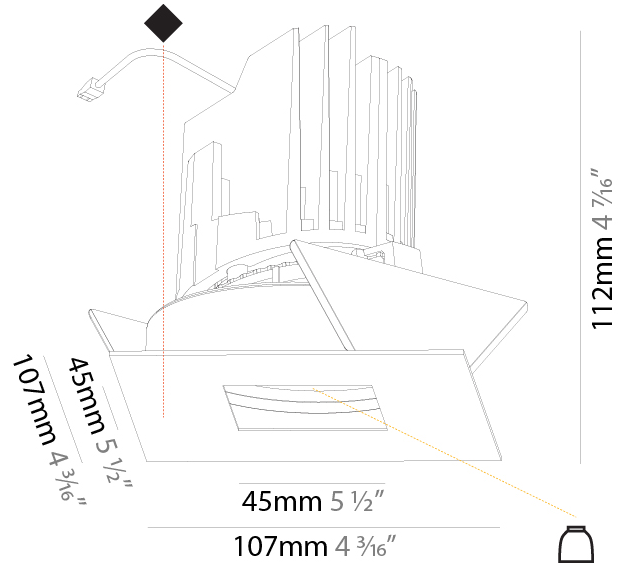

GENERAL

Series: Bioniq
Subseries: Bioniq Square Pinhole
Brand: Prolicht
Division: Architectural
Mounting Type: Recessed
Mounting Location: Ceiling
Subcategory: Downlight

PHYSICAL

Shape: Square
Length (mm): 107
Length (in): 4 ³/₁₆"
Width (mm): 107
Width (in): 4 ³/₁₆"
Depth (mm): 112
Depth (in): 4 ⁷/₁₆"
Ceiling Thickness (mm): 10 / 12.5 / 15
Ceiling Thickness (in): 3/8 or 1/2 or 9/16
Min. Recessing Depth (mm): 130
Min. Recessing Depth (in): 5 ¹/₈"
Light Distribution: Adjustable / Downlight
Weight (kg): 0.463
Weight (lbs): 1.02
Fixture Finish: SSR / BKV / CWI / CRY / HAB / LAG / UFT / ITA / RUA / RUR / MIC / FTG / MYG / TWT / LOD / PUS / FRO / FUP / KIA / POP / BLS / SPG / MEY / GOH / GUM / CHC / COM / ABZ / JAG / OBR / MOS / ROR
Fixture Material: Aluminum Die Cast
Cut-out Measurements: 98mm / 3 7/8"

ELECTRICAL

Lamp Type: LED (Zhaga Standard)
Total Output Wattage (W): 15
Dimming: Dali Dimming
Driver Included: No
Driver Location: Recessed Housing
Driver Type: Constant Current - 120Vac
Housing: See components
Input Voltage (V): 120
Constant Current (MA): 350

LED

Number of LEDs: 1
Color Temperature (°K): Warm Dim
Max. Delivered Lumen (lm): 760
Nominal Lumen (lm): 1140
CRI: >90 CRI
Lamp Life (hrs): 50000

OPTICAL

Reflector°: 20 / 40 / 60
Adjustability: Rotational 355°; Tilt 30°

RATINGS AND CERTIFICATIONS

Certified By: Certified for North American Standards
IP rating: IP20