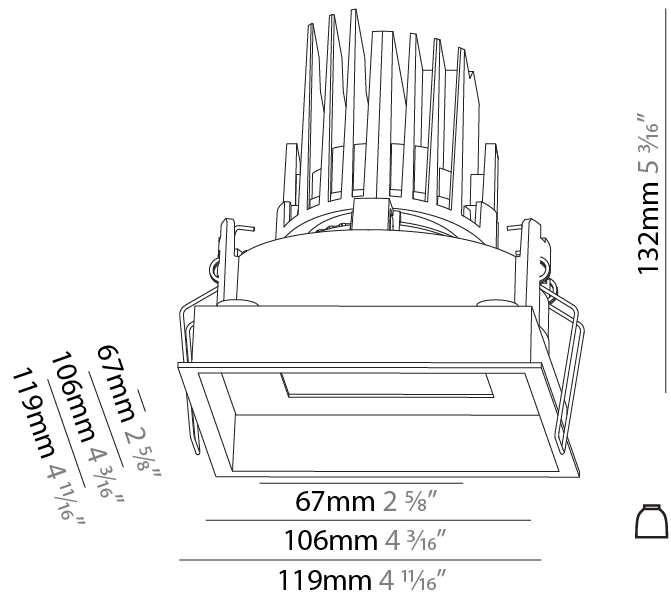

GENERAL

Series: Bioniq
Subseries: Bioniq Square Adjustable Comfort
Brand: Prolight
Division: Architectural
Mounting Type: Recessed
Mounting Location: Ceiling
Subcategory: Downlight

PHYSICAL

Shape: Square
Length (mm): 119
Length (in): 4 11/16
Width (mm): 119
Width (in): 4 11/16
Depth (mm): 132
Depth (in): 5 3/16
Ceiling Thickness (mm): 10 / 12.5 / 15
Ceiling Thickness (in): 3/8 or 1/2 or 9/16
Min. Recessing Depth (mm): 150
Min. Recessing Depth (in): 5 7/8
Light Distribution: Adjustable / Downlight
Weight (kg): 0.607
Weight (lbs): 1.34
Fixture Finish: SSR / BKV / CWI / CRY / HAB / LAG / UFT / ITA / RUA / RUR / MIC / FTG / MYG / TWT / LOD / PUS / FRO / FUP / KIA / POP / BLS / SPG / MEY / GOH / GUM / CHC / COM / ABZ / JAG / OBR / MOS / ROR
Fixture Material: Aluminum Die Cast
Cut-out Measurements: 114mm / 4 1/2" x 114mm / 4 1/2"

ELECTRICAL

Lamp Type: LED (Zhaga Standard)
Total Output Wattage (W): 15
Dimming: Dali Dimming
Driver Included: No
Driver Location: Recessed Housing
Driver Type: Constant Current - 120Vac
Housing: See components
Input Voltage (V): 120
Constant Current (MA): 350

LED

Number of LEDs: 1
Color Temperature (°K): Warm Dim
Max. Delivered Lumen (lm): 760
Nominal Lumen (lm): 1140
CRI: >90 CRI
Lamp Life (hrs): 50000

OPTICAL

Reflector: 20 / 40 / 60
Adjustability: Rotational 355°; Tilt 30°

RATINGS AND CERTIFICATIONS

Certified By: Certified for North American Standards
IP rating: IP20